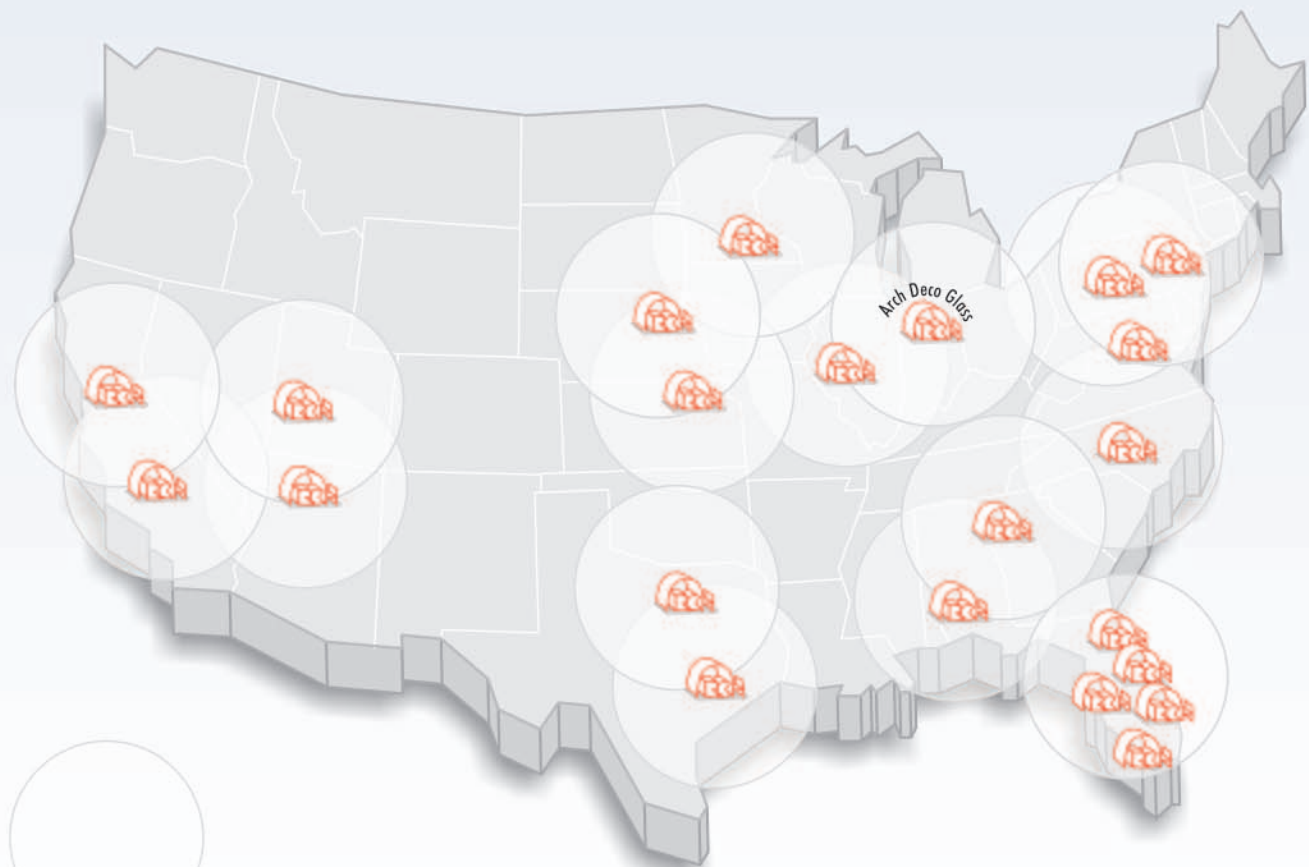

BRANCH LOCATIONS

Fort Myers, FL
Orlando, FL
Sarasota, FL
Villa Rica, GA
Norcross, GA
Indianapolis, IN
Kansas City, KS
Youngville, NC
Bridgeport, NJ
Jackson, MS

800-822-3110
800-367-7211
800-282-7895
800-241-7462
770-381-7675
800-876-0646
800-676-8199
800-830-2044
800-237-5148
800-815-5658

Phoenix, AZ
Waukesha, WI
Los Angeles, CA
Cuyahoga Falls, OH
Dallas, TX
Houston, TX
Miami, FL
Denver, CO
Fort Pierce, FL (ASG)

800-854-8022
800-242-2071
800-877-8439
866-865-1782
800-348-0282
800-571-4832
305-681-9055
888-491-4290
561-467-0006

Arch Mirror Plants
Bettendorf, IA
Fort Pierce, FL
Newark, CA

563-332-1111
772-468-8500
510-796-5432

American Glassmith
Columbus, OH
www.archaluminum.net
www.archgreen.com

800-870-2519

CORPORATE OFFICE
10200 N.W. 67th Street
Tamarac, Florida 33321
800-432-8132

Arch Aluminum and Glass Co., Inc.

LOCATIONS

500 mile radius

Arch Aluminum and Glass has 24 facilities located strategically across the United States to conveniently reach most major markets. Visit our website at www.archaluminum.net for individual locations and current information about **Arch Architectural Glass** and **Amarilite Architectural Aluminum Systems** or visit www.archdecoglass.com for more information on **Arch Deco Glass**, our complete line of decorative glasses.

Arch is committed to taking our industry into the future and looks forward to continued success in being the "True Single Source"™ supplier to Division 8 Glass and Glazing.