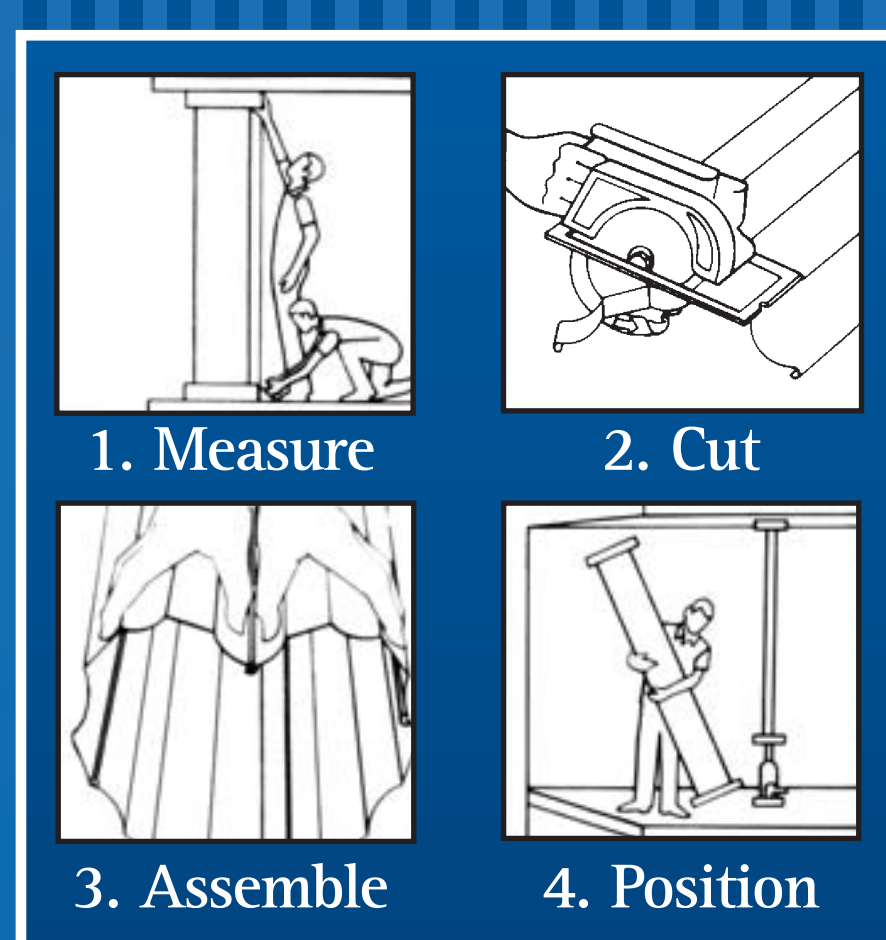

Easy Installation